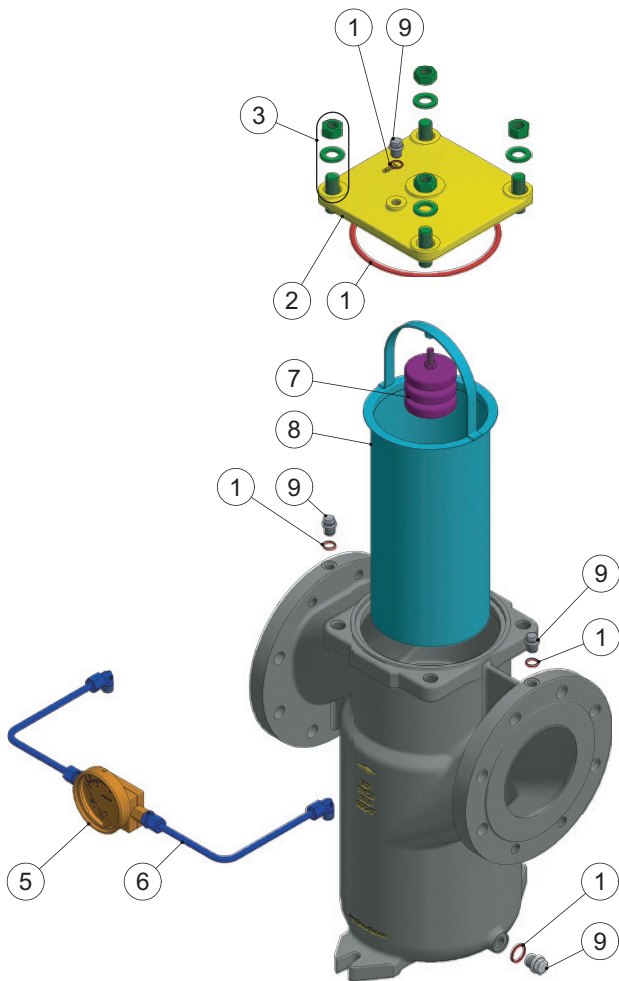

KSF[®] spare part sets

Version:
Screws & nuts

Version:
Clamp lock

07-2019

KSF[®] spare part sets

Set	Content
1	Seals
2	Cover
3	Bolts, nuts & washer for cover
4	Clamp incl. bolt & nut
5	DP Indicator

Set	Content
6	Mounting kit for DP Indicator
7	Magnetic filter insert
8	Insert
9	Plugs; Vent, Drain, DP Connection