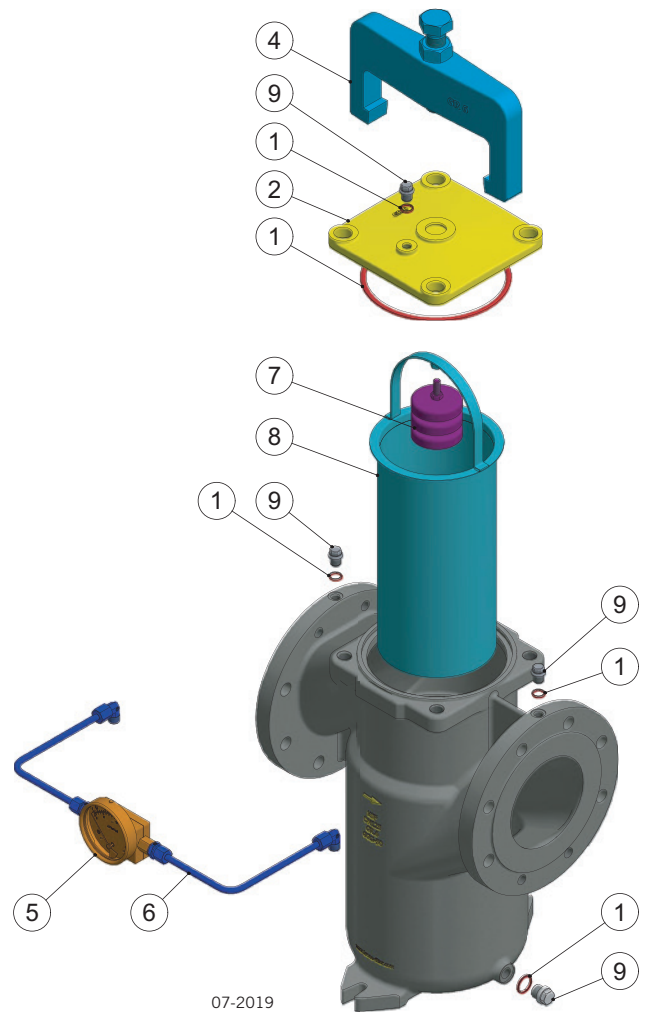

KSF[®] spare part sets

Version:
Screws & nuts

Version:
Clamp lock

07-2019

KSF[®] spare part sets

Set	Content
1	Seals
2	Cover
3	Bolts, nuts & washer for cover
4	Clamp incl. bolt & nut
5	DP Indicator

Set	Content
6	Mounting kit for DP Indicator
7	Magnetic filter insert
8	Insert
9	Plugs; Vent, Drain, DP Connection